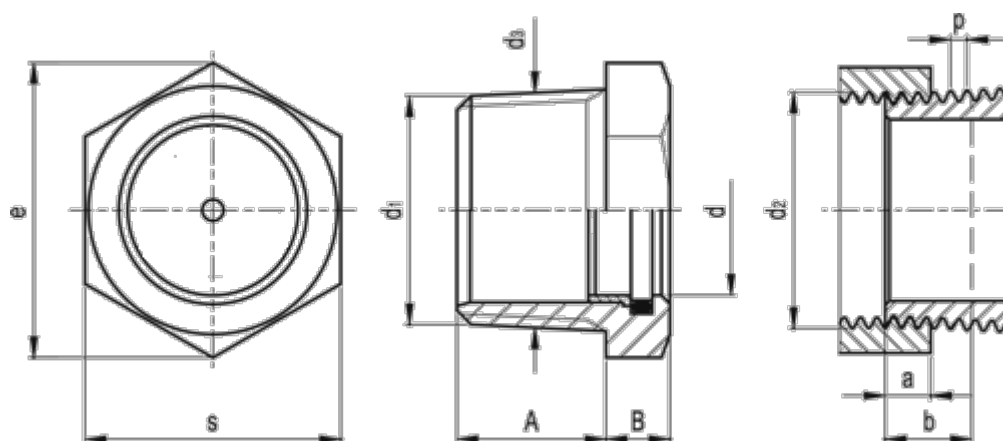

# Data Sheet

Article number: 20677526

Description: E+G

Oil level indicator GN 743.7-14-R1/2-B

## Measures

A = 16

a = 8.2

b = 13.2

B = 7

d = 14

d1 = R 1/2

d2 = Rp 1/2

d3 = 21.0

e = 27.5

p = 1.814

s = 24.0